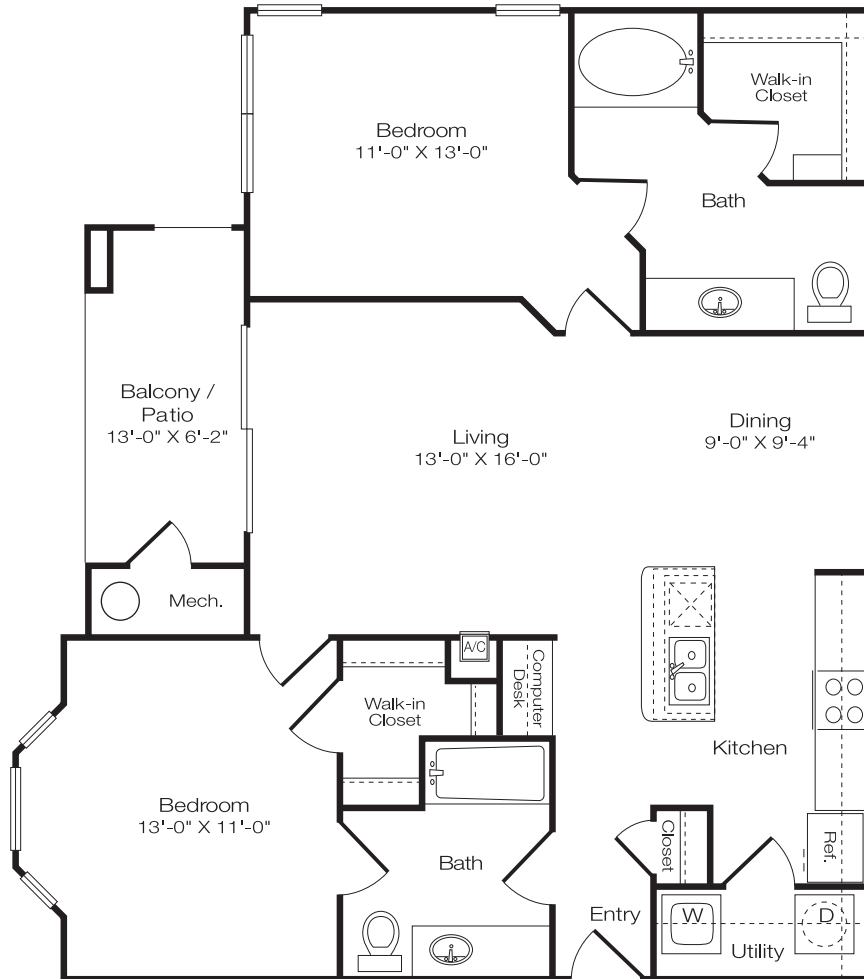

The Virtuoso

B2 | 2 bedroom 2 bath

1121 square feet

Interior	1026
Storage	16
Balcony/Patio	79
Total Square Feet	1121

BROADSTONE

SONATA

4201 East Craig Road | North Las Vegas, Nevada 89115

702-399-3558 | 702-399-7184 fax

www.BroadstoneSonata.com

*Your selected floor plan may vary from this illustration due to design configuration and architectural styling.
Not all features are available in every apartment. All square footages are approximate.*