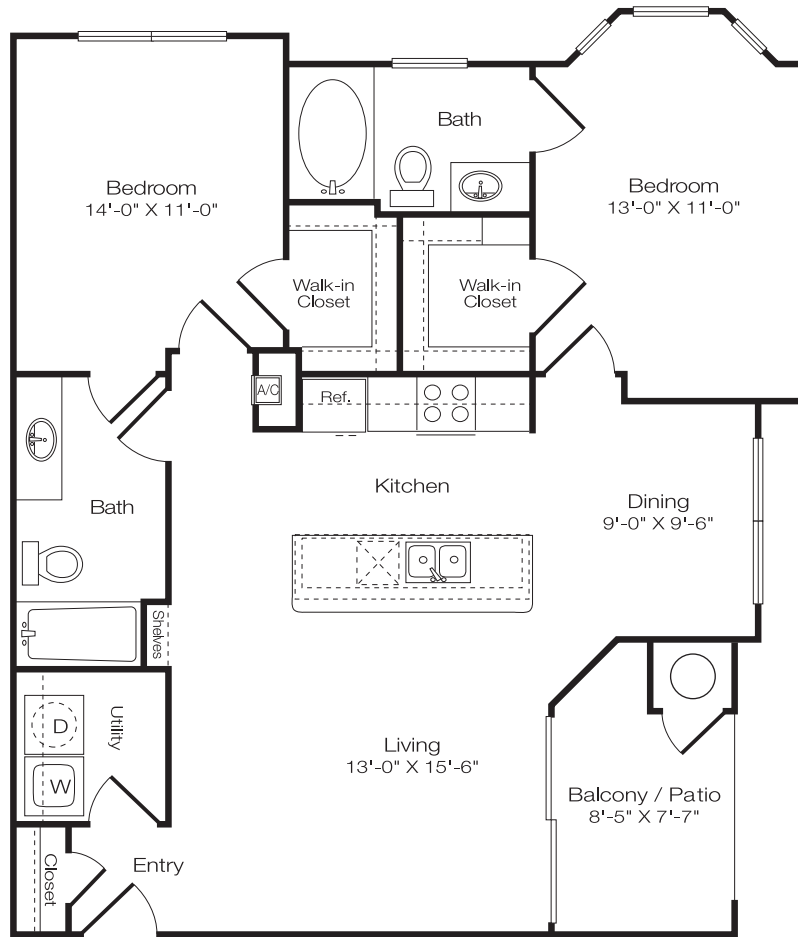

# The Duet

B1 | 2 bedroom 2 bath  
1028 square feet

Interior	951
Storage	8
Balcony/Patio	69
Total Square Feet	1028