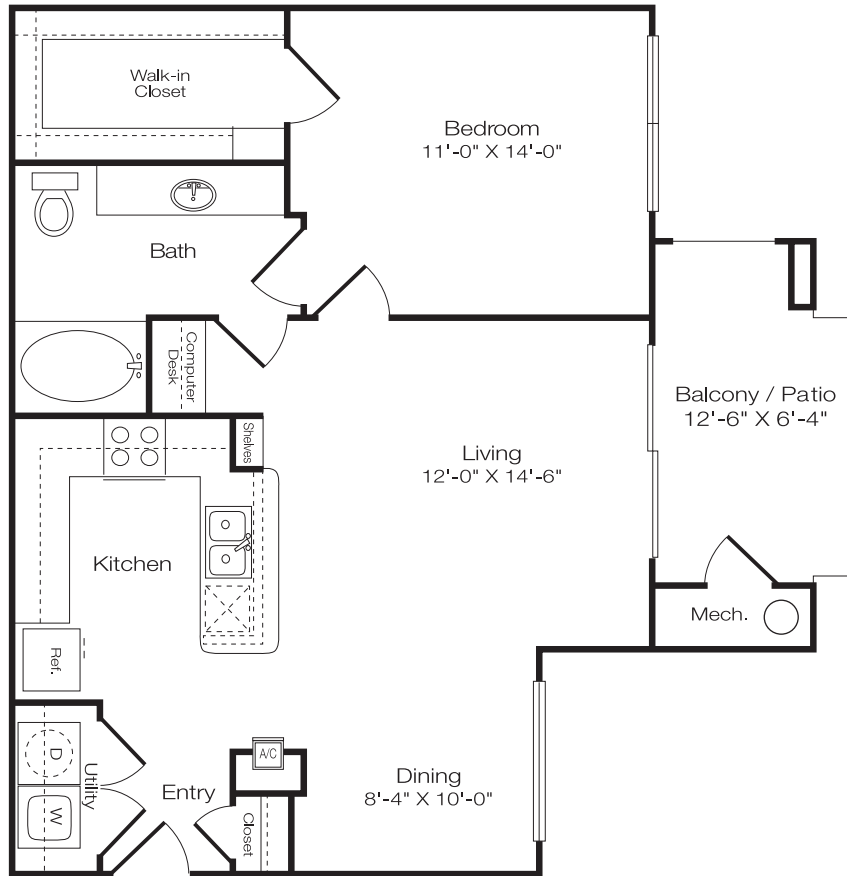

The Allegro

A2 | 1 bedroom 1 bath

844 square feet

Interior	758
Storage	12
Balcony/Patio	74
Total Square Feet	844

BROADSTONE

S O N A T A

4201 East Craig Road | North Las Vegas, Nevada 89115

702-399-3558 | 702-399-7184 fax

www.BroadstoneSonata.com

*Your selected floor plan may vary from this illustration due to design configuration and architectural styling.
Not all features are available in every apartment. All square footages are approximate.*