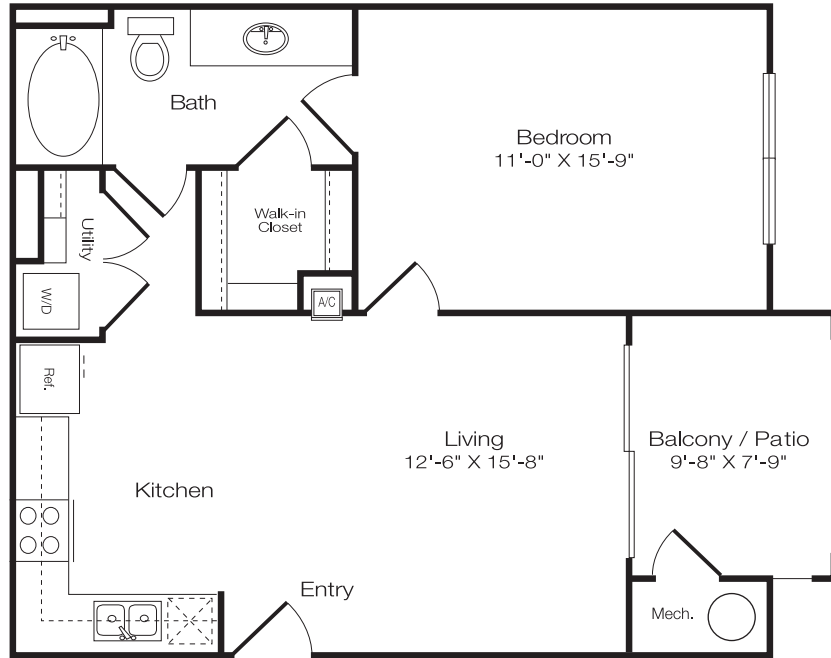

The Solo

A1 | 1 bedroom 1 bath

718 square feet

Interior	630
Storage	14
Balcony/Patio	74
Total Square Feet	718

BROADSTONE

SONATA

4201 East Craig Road | North Las Vegas, Nevada 89115

702-399-3558 | 702-399-7184 fax

www.BroadstoneSonata.com

*Your selected floor plan may vary from this illustration due to design configuration and architectural styling.
Not all features are available in every apartment. All square footages are approximate.*